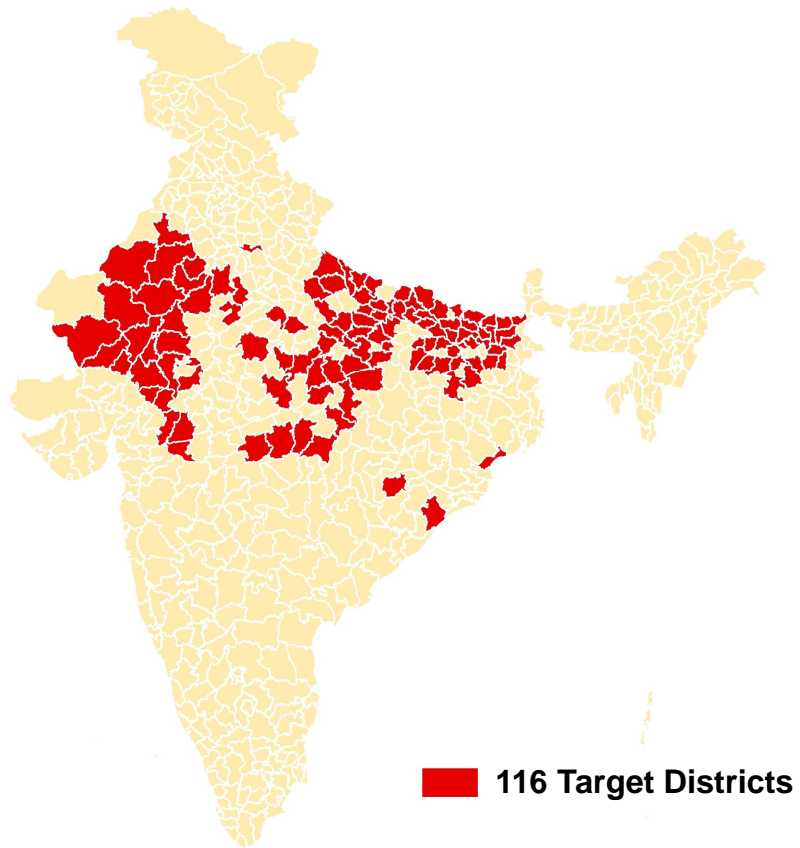

गरीब कल्याण रोजगार अभियान

ग़रीब कल्याण रोजगार अभियान

- Duration – **125 Days**
- 116 Districts with more than **25,000 migrants**
- Employment and infrastructure creation – **25 works**
- Outlay of **Rs. 50,000 crores**

116 Districts account for ~67 Lakh migrant workers (approx. 2/3 of returnee migrants)

S.No.	State Name	Districts	Aspirational Districts
1	Bihar	32	12
2	Uttar Pradesh	31	5
3	Madhya Pradesh	24	4
4	Rajasthan	22	2
5	Odisha	4	1
6	Jharkhand	3	3
Total Districts		116	27

Annexure: List of districts (1/2)

#	State	District
1	Bihar	East Champaran
2	Bihar	Katihar
3	Bihar	Madhubani
4	Bihar	Gaya
5	Bihar	West Champaran
6	Bihar	Darbhanga
7	Bihar	Araria
8	Bihar	Muzaffarpur
9	Bihar	Purnia
10	Bihar	Saran
11	Bihar	Rohtas
12	Bihar	Samatipur
13	Bihar	Banka
14	Bihar	Khagaria
15	Bihar	Begusarai
16	Bihar	Supaul
17	Bihar	Bhagalpur
18	Bihar	Saharsa
19	Bihar	Aurangabad
20	Bihar	Buxar
21	Bihar	Vaishali
22	Bihar	Kishanganj
23	Bihar	Madhepura
24	Bihar	Sitamarhi
25	Bihar	Bhojpur
26	Bihar	Siwan
27	Bihar	Patna
28	Bihar	Nalanda
29	Bihar	Gopalganj
30	Bihar	Jamui

#	State	District
91	Uttar Pradesh	Fatehpur
92	Uttar Pradesh	Mirzapur
93	Uttar Pradesh	Jalaun
94	Uttar Pradesh	Kaushambi
95	Rajasthan	PALI
96	Rajasthan	UDAIPUR
97	Rajasthan	JALORE
98	Rajasthan	NAGOUR
99	Rajasthan	SIROHI
100	Rajasthan	DUNGARPUR
101	Rajasthan	SIKAR
102	Rajasthan	RAJSAMAND
103	Rajasthan	BARMER
104	Rajasthan	CHITTORGARH
105	Rajasthan	ALWAR
106	Rajasthan	KARALI
107	Rajasthan	BIKANER
108	Rajasthan	JODHPUR
109	Rajasthan	BHILWARA
110	Rajasthan	BHARATPUR
111	Rajasthan	BANSWARA
112	Rajasthan	AJMER
113	Rajasthan	HANUMANGARH
114	Rajasthan	CHURU
115	Rajasthan	JHUNJHUNU
116	Rajasthan	JAIPUR